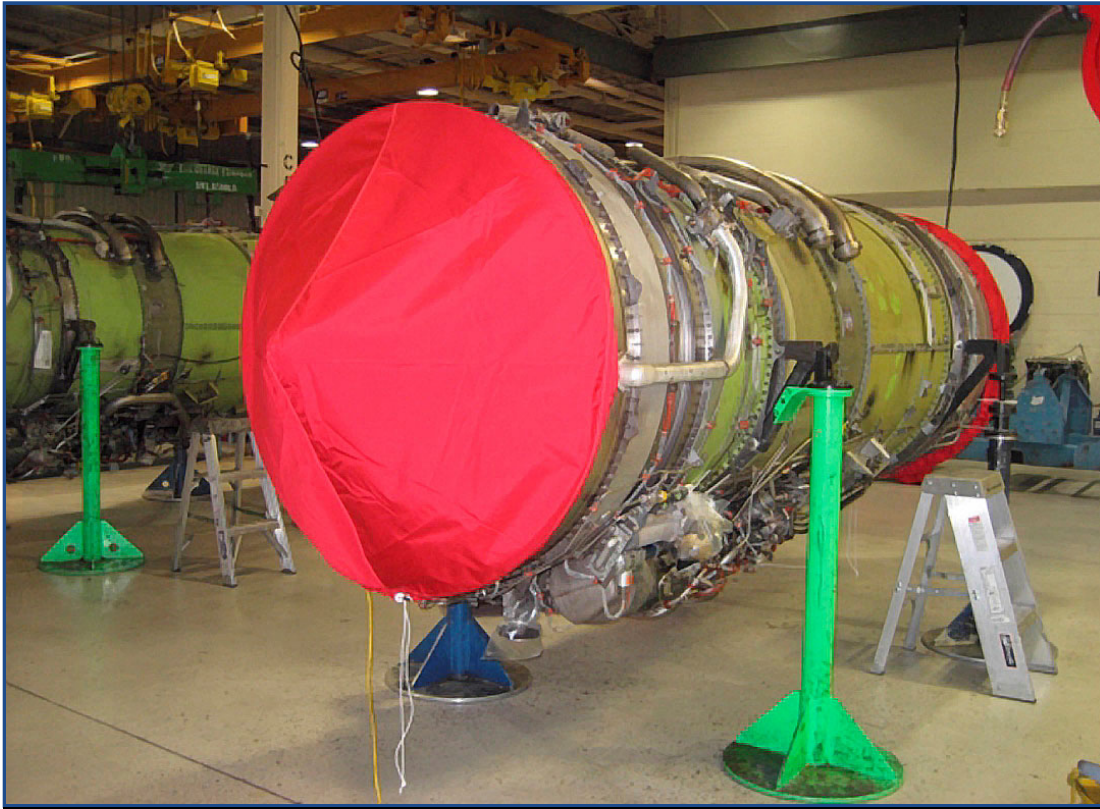

Tech Sheet: Pratt & Whitney Engines PW 2000, 4000, JT8D & JT9D Series

(pratt-and-whitney-engines-PW.pdf)

PW JT8D Off-Link Engine Shower Cap Cover Set

Section 2: Engine Covers

Off-Link Engine Covers protect commercial aircraft engines while in storage. They protect the engine from the elements, prevent surface contamination from oil leaks, and help stop "parts robbing". There are three types: Complete, partial and component covers.

Complete covers enclose the entire engine. There are openings for mount points and engine access. Closures are heavy duty zippers, secured or tightened with straps and industrial buckles. High visibility reflective strips are sewn around the perimeter to enhance safety, and to prevent collisions from moving vehicles. Directional indicators, company insignia, and a forms pouch are sewn onto each cover. Where needed strap loops are placed at hoist points for easy and fast installation. Locking mechanisms can be installed on the cover to help prevent unauthorized access.

Partial covers are designed as "Rain Caps", which cover the top and sides but do not prevent oil contamination from the engine to the surface below. Their construction details are similar to the complete cover designs, but they can be easier to install.

Component Covers, such as intake or exhaust covers, are designed according to customers' specifications. A wide variety of materials and attachment details are available, as well as custom imprinting.

FABRIC & THREAD: For strength, durability and ease of use we make these covers of the heaviest nylon ballistic cloth. It is sewn in multiple courses with *Tenara* thread, and reinforced with heavy vinyl cloth at high-wear points.